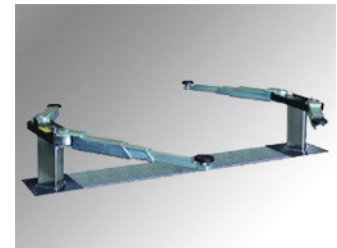

SPECIFICATION

VOLKSWAGEN AG

**TWO POST INGROUND LIFT SWING ARM TYPE
UP TO 6,5 t LIFTING CAPACITY FOR CARS/VANS
WITH EXTENDED WHEEL BASE**

VOLKSWAGEN
AG

Model: VAS 782 007

Art.-No.	Qnty	Description	Specifications-No.
----------	------	-------------	--------------------

VAS 782 007

VP 252273

**1 Two Post inground Lift 6.5 t Swing Arm Type
VAS 782 007**

Model: ZS SQUARE II 6.5 KS

Special Version/Standard Equipment:

- Two- Post inground Lift 6.5 t Swing Arm Type (VP 252214)
Model: ZS SQUARE II 6.5 KS (**Column clearance 2,700 mm**)
incl. Support plate extensions 50 mm
incl. Wheel Nut Tray (2 pcs.)
- Holding device for support plate extension (2 pcs.),
can be mounted to lift or wall (VZ 971224)
- Storage Tray stainless steel (2 pcs.) (VZ 971539)
for small parts, magnetic

Paint:

Support arms and cross bar painted in RAL 7016 (grey)

Label:

'VAS 782 007' label

Lettering style: Volkswagen headline,
letters: RAL 7040 (grey)**Recommended Accessories:**

VZ 971221	1	Support plate extension 100 mm, galvanized (2 pcs.)	}	VAS 5015A/2
VZ 971222	1	Support plate extension 150 mm, galvanized (2 pcs.)		
VZ 971226	1	Special Prism Support for VW Crafter –Plug-In System- (2 pcs.)		VAS 5015A/1
VZ 975050	1	Non-skid device for VW-Transporter T4 (2), can also be used for other transporters		V.A.G 1994
VZ 971111	1	Clamping belt, safety measure when removing aggregate (2) 4 necessary for LT!		

SPECIFICATION

VOLKSWAGEN AG

**TWO POST INGROUND LIFT SWING ARM TYPE
UP TO 6,5 t LIFTING CAPACITY FOR CARS/VANS
WITH EXTENDED WHEEL BASE**

VOLKSWAGEN
AG

Model: VAS 782 007

Art.-No.	Qty	Description	Specifications-No.
----------	-----	-------------	--------------------